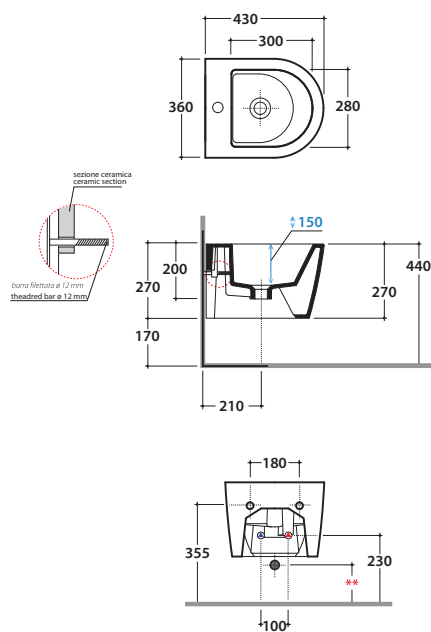

FORTY3 WALL-HUNG BIDET FOS12BI

CE EN 14528:2015

GLOBO

Ceramic antibacterial effect
BATAFORM®

Bagno di Colore

Glazed product with
CERASLIDE®

Cod. **FOS12BI**

Wall-hung bidet 43.36 h27 cm. Fixing kit included. Weight 17 Kg

Cod. **FI012BI**

Push open valve drain with ceramic top for bidet. Weight 0,5 Kg

Cod. **FI012CR**

Push open chromed valve drain for bidet. Weight 0,5 Kg

Cod. **PU001**

Acoustic and crash protection.

Cod. **FI002**

Fixing brackets for W/H sanitary. Weight
2,5 Kg